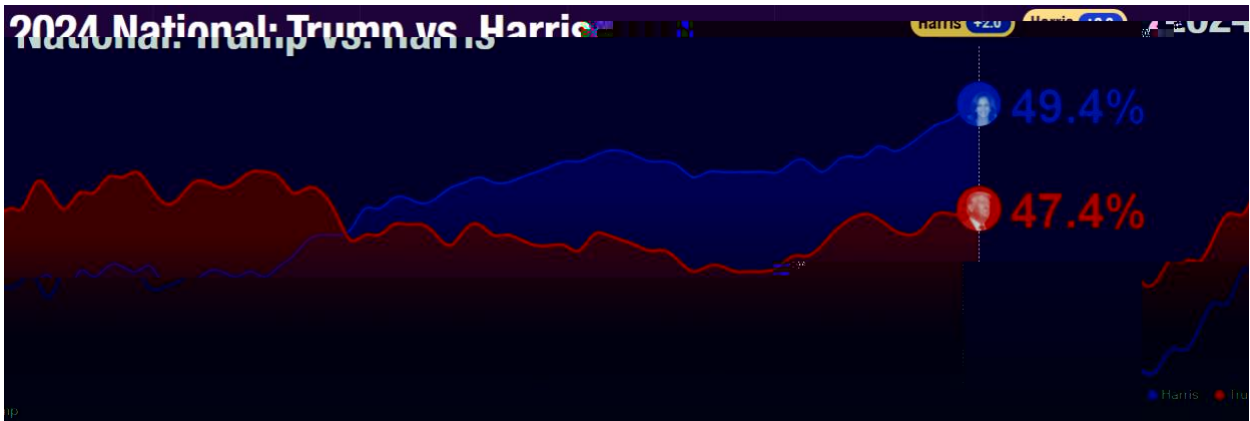

▶

[Redacted text block]

[Redacted text block]

[Redacted text block]

[Redacted text block]

[Redacted text block]

▶

RealClearPolitics Poll Average

46.1 Democrats +2.0 44.1 Republicans

2024 Generic Congressional Vote

30D 3M 6M MAX RESET