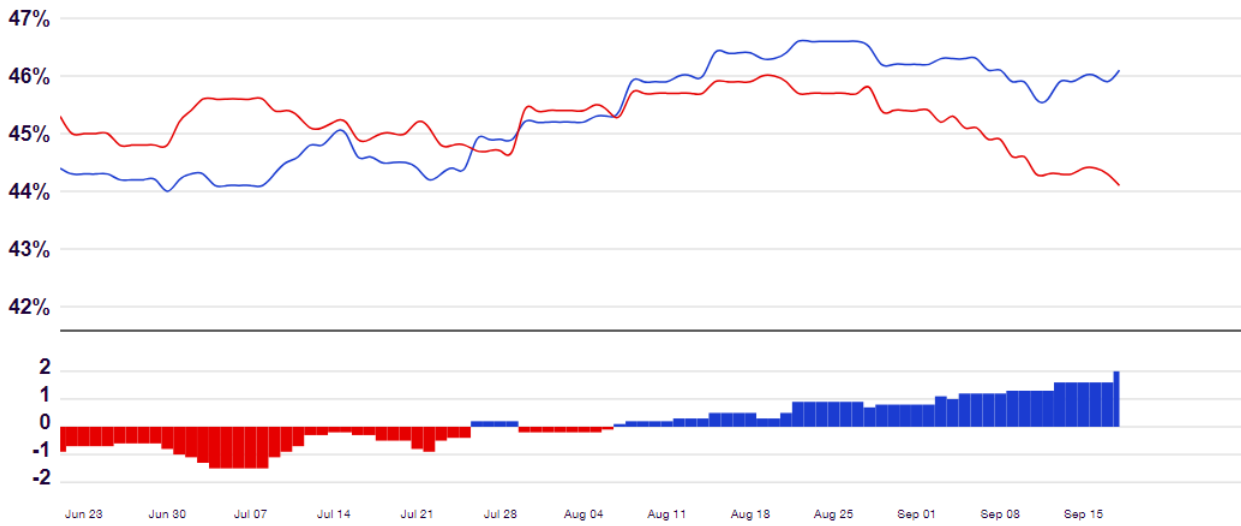

▶

[Redacted text block]

[Redacted text block]

[Redacted text block]

[Redacted text block]

[Redacted text block]

▶

RealClearPolitics Poll Average

46.1 Democrats +2.0 44.1 Republicans

2024 Generic Congressional Vote

30D 3M 6M MAX RESET